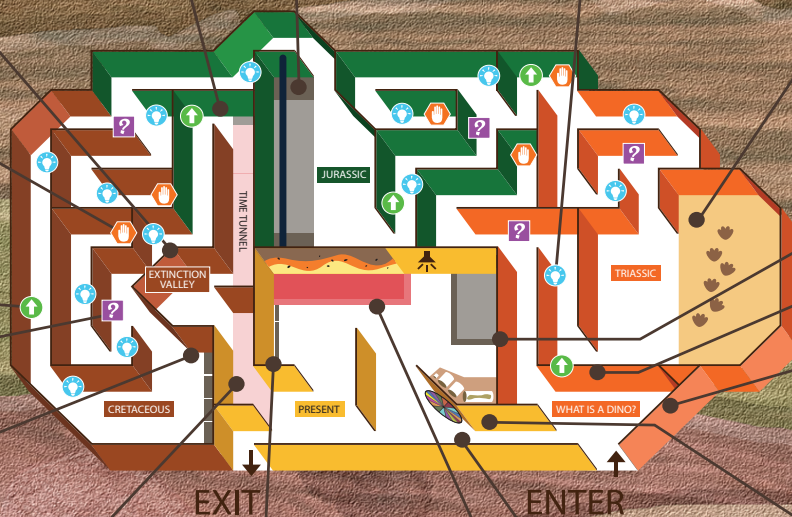

Genus Quest

Question & Answer

Reinforcement

Dead End

# Exhibit Specs & Info

- Gallery Size 1,500 - 4,000 sq ft
- Base Rental Fee \$40,000 + inbound shipping
- Installation Fee \$5,000
- Inbound Shipping One 53 ft Trailer
- Payment Terms 25% with signed contract to hold dates
- 50% 2 months prior to opening
- 25% plus shipping 2 weeks after opening
- Installation Staff 1 Minotaur Technician + 4 Host personnel
- Installation Time 32 hours (160 man hours)
- De-installation Staff 1 Minotaur Technician + 4 Host personnel
- De-installation Time 16 hours (80 man hours)
- Insurance Museum to insure for liability, loss or damage
- Security Minimal (venue security is sufficient)
- Staffing 0 - 2 staff members as per traffic
- Crates All on Wheels, indoor Storage required
- Electrical Standard 110V - 1 location in the exhibit
- Ceiling height 8'-6" Maze Structure

- (facades optional) 10' Giganotosaurus Façade Height
- 12'-3" Saltasaurus Façade Height
- 13'-4" Patagonia Façade Height

minotaur mazes