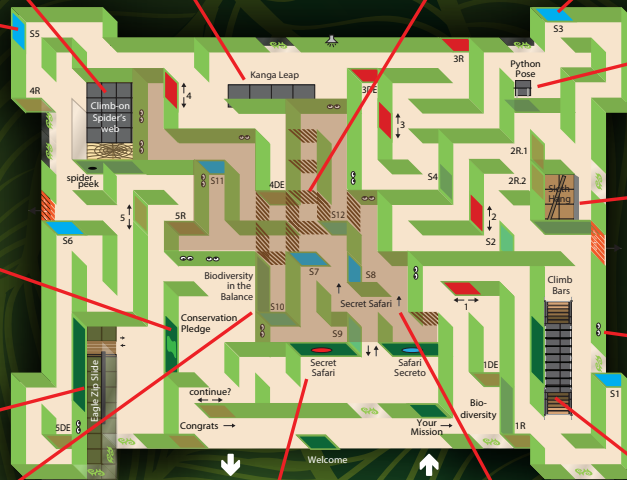

minotaur mazes

Hang with a sloth and soar like an eagle as you explore Earth's biodiversity in this multi-layered, interactive adventure. Connect to the stories and strengths of 12 endangered species. Then learn what you can do to conserve these incredible animals and their habitats.

SPIDERWEB CLIMB

KANGAROO JUMP

JUNGLE VINES

FEATURED SPECIES PANELS

MISSION SAFARI

BIODIVERSITY ADVENTURE MAZE

FIND ME IN ZOO FLIP DOORS

CONSERVATION PLEDGE

PYTHON POSE

SLOTH HANG

PEEK-A-BOO PANELS

BALD EAGLE ZIP SLIDE

BIODIVERSITY CHALLENGE

SECRET SAFARI

SECRET SAFARI

ORANGUTAN CLIMB