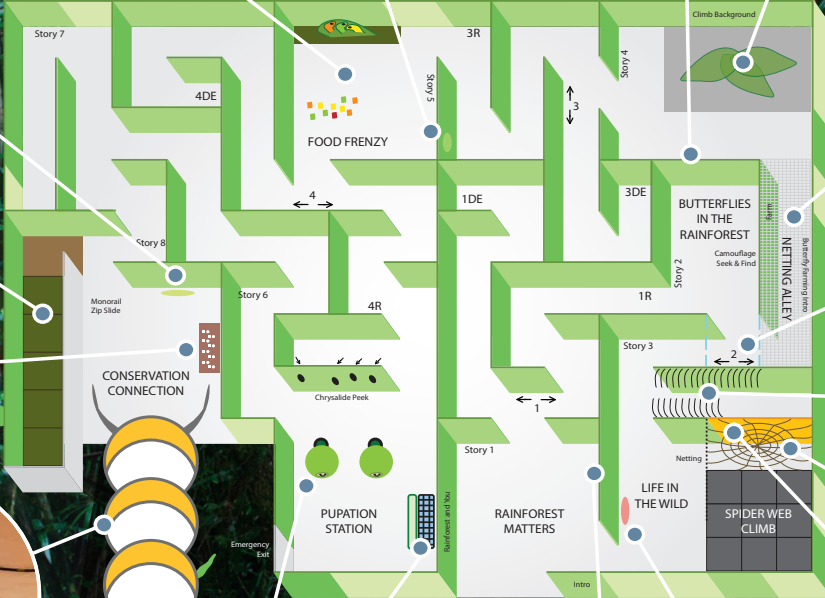

Wingless Flight

Triple Bottom Line Wheel

Rainforest Squeeze & Sniff

Caterpillar Exit Tunnel

Feed Caterpillar Toss

Egg Bubble Dome

Host Plant ID & Egg Hunt

Leaf Climb

Netting Alley

Farmed vs. Wild

Hairy Plant Attack

Spider Peek-a-boo

Spider Web Climb

Survival Wheel

Sustainable & Unsustainable Puzzles

Pupation Peek-a-boo

EXIT

ENTRANCE

TROPICAL ODYSSEY

A JOURNEY IN CONSERVATION
una expedición sobre conservación

Immerse yourself in the story of rainforest conservation. Explore the world of sustainable butterfly farming through physical role-play challenges. Along your journey uncover other successful rainforest enterprises that impact your daily life.

Tropical Odyssey tells the story of sustainable butterfly farming in the rainforest.

Discover sustainable and unsustainable practices, help feed caterpillars, play Pupa Pick-N-Pack, and emerge in winged flight.