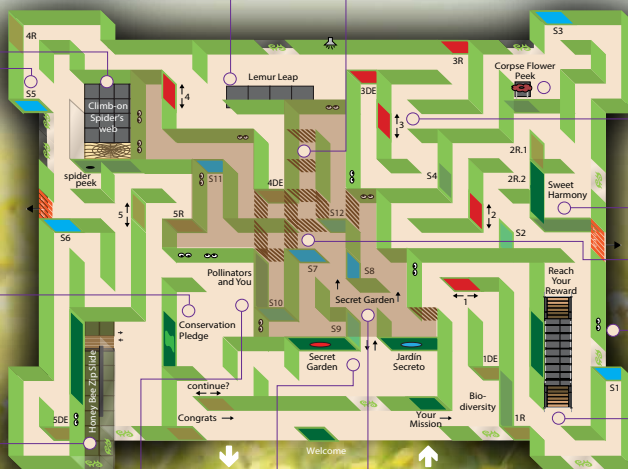

Lemur Leap

Corpse Flower Peek

Biodiversity Quiz

Pollinator Species

Conservation Pledge

Sweet Harmony

Jungle Vines

Peek-A-Boo Panels

Honey Bee Zip Slide

Pollinators & You

Secret Garden

Secret Garden

Sweet Reward

Pollinator Playground Specs

- Installation - Indoor or Outdoor
- Gallery/Site Size - 2,400 - 5,000 sq ft
- Interactives - 15 including physical, visual and photo ops
- Base Rental Fee - \$75,000 + inbound shipping
- Installation Fee - Indoor \$6,000
- Outdoor \$10,000
- Site Prep  - Requires hard & level surface (asphalt, pavers or graded and compacted hardscape)
- Inbound Shipping - One 53ft trailer
- Payment Terms - 25% w/contract, 50% 2 months prior to opening
- 25% + inbound shipping 2 weeks after opening
- Installation Staff - 1 Minotaur technician + 4 host personnel
- Installation Time - 5 days
- De-Installation Staff - 1 Minotaur technician + 4 host personnel
- De-install Time - 2 - 2.5 days
- Insurance - Host to insure for liability, loss or damage
- Security - Minimal (venue security is sufficient)
- Staffing - 0 - 2 staff members as per traffic
- Crates - All on wheels, indoor crate storage required
- Electrical - Standard 110v, 1 location in the exhibit
- Min. ceiling height - 8'-6" - Maze structure
10'-6" - Logo Sign

A Sweet Adventure!

Fly like a Honey Bee and Leap like a Lemur as you seek to pollinate in this all-ages adventure. Avoid threats and learn why we depend on these incredible creatures!

"The community just loves your exhibits. People know when a Minotaur Maze is here that it is worth a visit-no matter the subject matter."